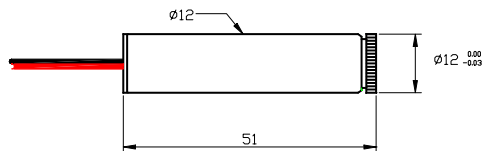

UH Series Red Laser Diode Module

Part No: UH5-40G-658

Product Features

- High Stability and low noise
- Collimated or Adjustable focus beam
- Reverse Polarity Protection
- Custom Options Available

Application

- Measurement
- Bioanalytical
- Automation
- Alignment

Mechanical Drawing

Operational Hazard-Semiconductor Laser Diode Module:

This laser module emits radiation that is visible and harmful to human eye. When in use, do not look directly into the laser emitting aperture. Direct viewing of laser diode emission at close range may cause eye damage.

Limited Warranty: One year. No warranty coverage for disassembly, modifications or damage due to abuse or misapplication.

Specification

OPTICAL	
Wavelength	658 nm
Optical Output Power	40 mW
Stability	<1%
Wavelength Drift	0.2nm/°C
Noise (20MHz Bandwidth)	<0.5% RMS
Laser Class	Class IIIB
Laser Operation	Continuous
Laser Structure	Single Mode Laser
Divergence at the collimation	<0.5 milliradian
Spot Size	Adjustable Or Collimated (5mm)
Minimum Spot Size	<60µm at <10" distance
Pointing Stability	<50µrad
ELECTRICAL	
Operating Voltage	3 to 5 VDC
Operating Current	<150 mA
Control Circuit	Constant current control
Electrical Connections	+Red, -Black
MECHANICAL	
Dimension	12mm(D)x 51mm (L)
Cable	200mm
Operating Temperature	-10°C to +50°C
Storage Temperature	-40°C to +80°C
Heat Sink Requirements ¹	Recommended for extended use